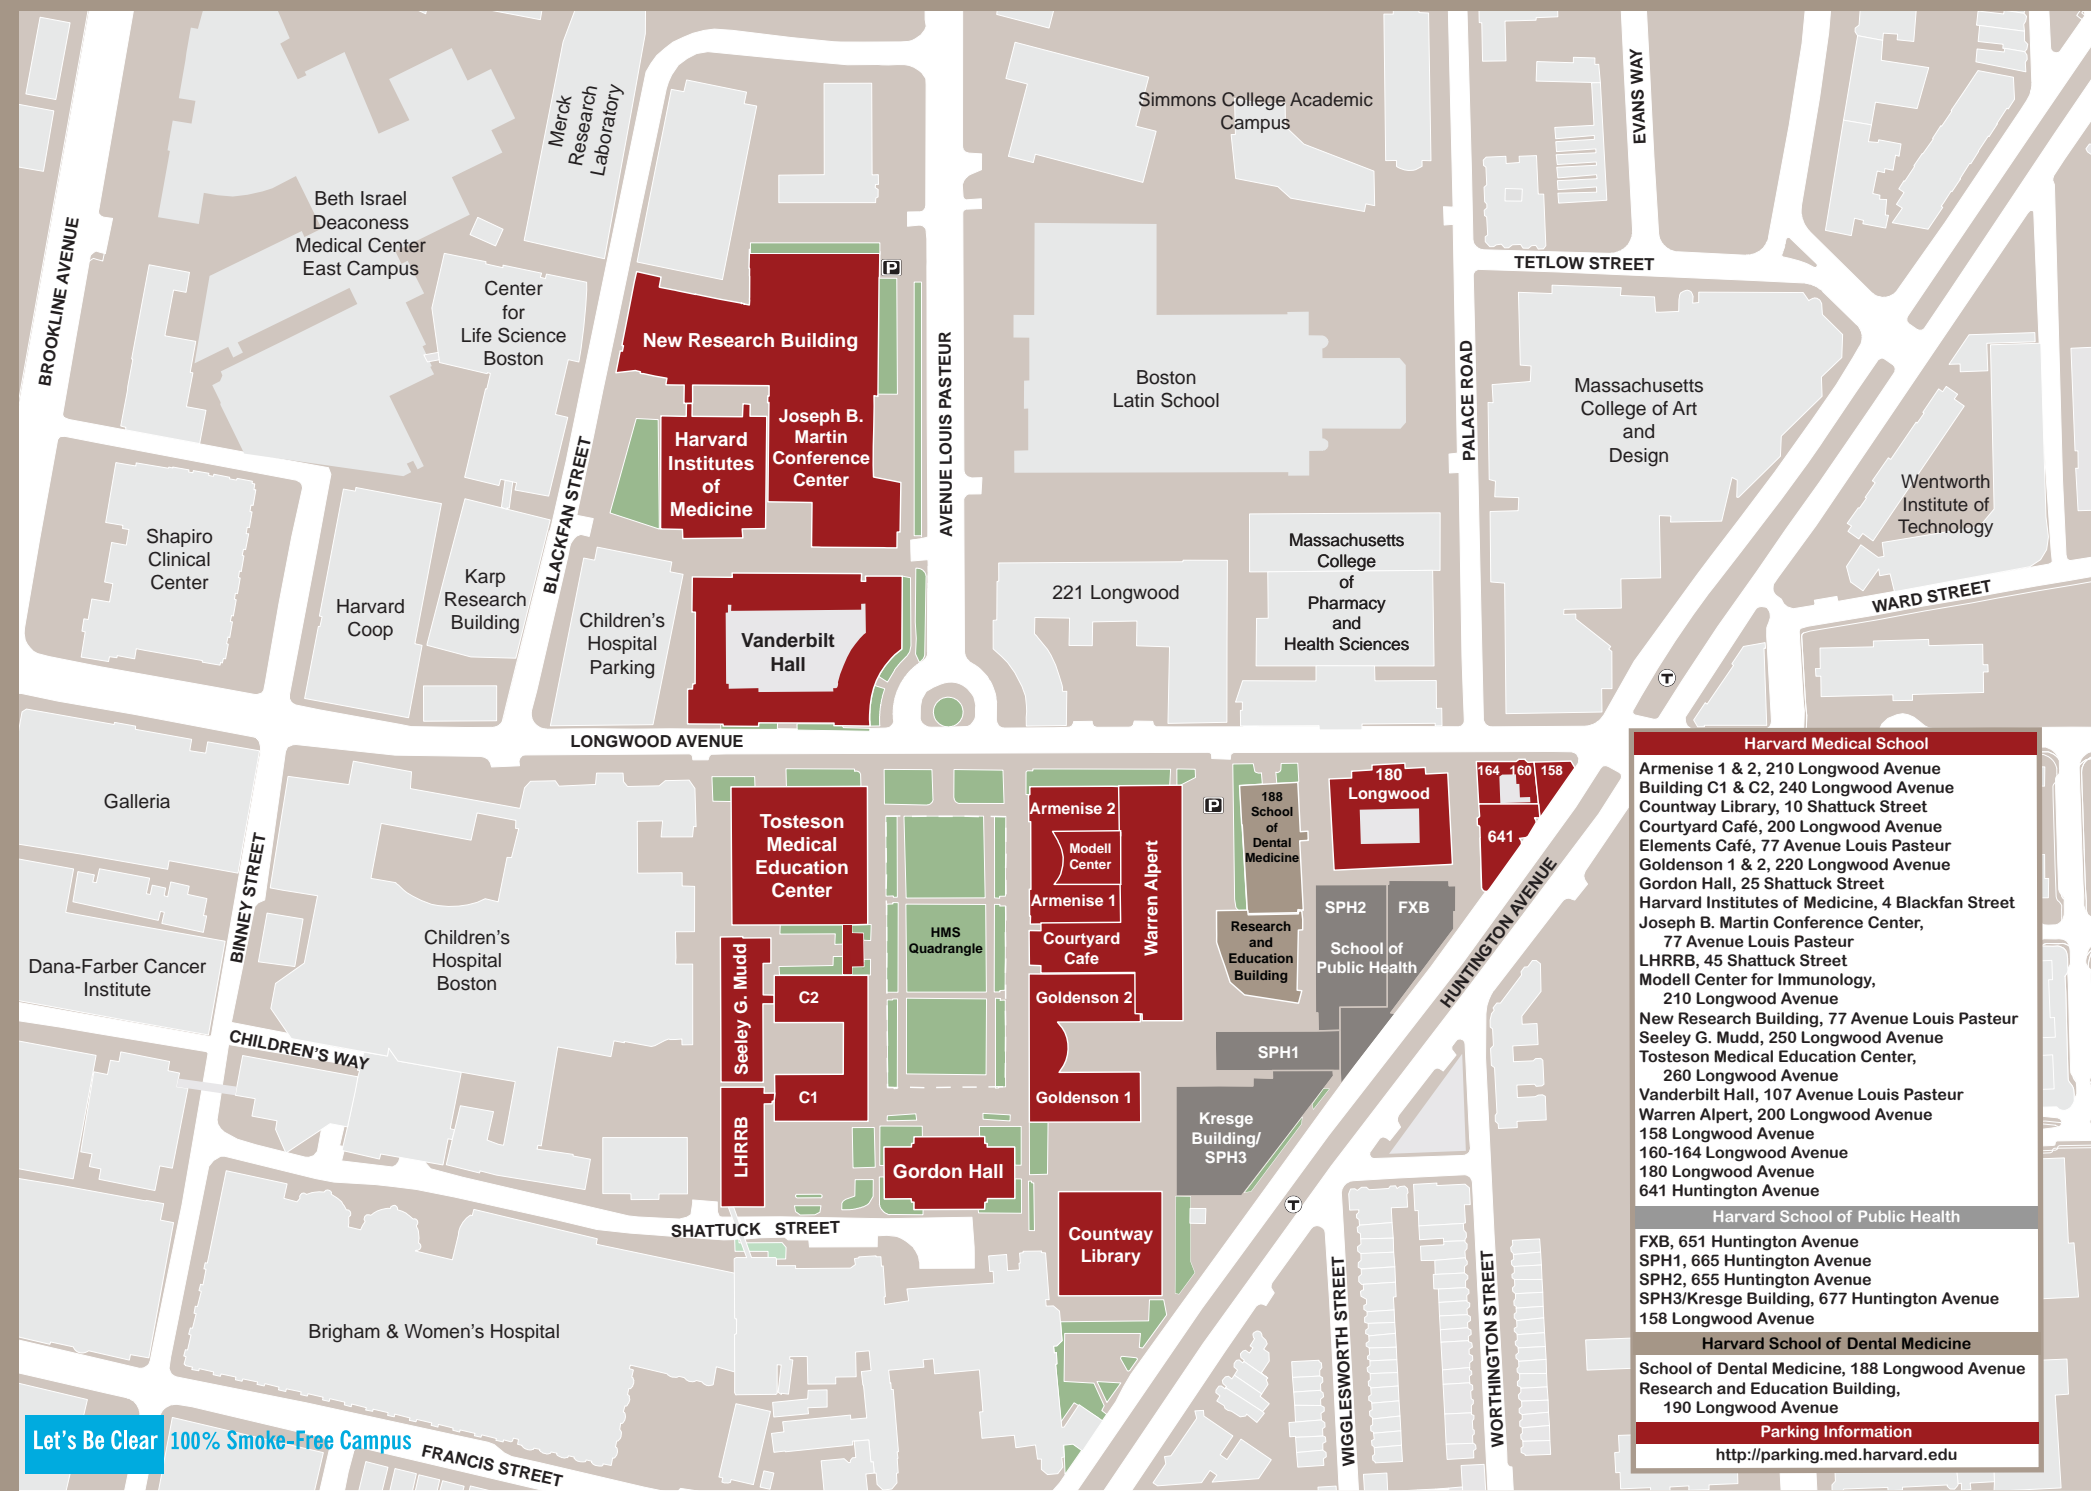

Harvard Longwood Campus

Harvard Medical School	
Armenise 1 & 2, 210 Longwood Avenue	Building C1 & C2, 240 Longwood Avenue
Courtyard Library, 10 Shattuck Street	Courtyard Café, 200 Longwood Avenue
Elements Café, 77 Avenue Louis Pasteur	Goldenson 1 & 2, 220 Longwood Avenue
Gordon Hall, 25 Shattuck Street	Harvard Institutes of Medicine, 4 Blackfan Street
Joseph B. Martin Conference Center, 77 Avenue Louis Pasteur	LHRRB, 45 Shattuck Street
Modell Center for Immunology, 210 Longwood Avenue	New Research Building, 77 Avenue Louis Pasteur
Seeley G. Mudd, 250 Longwood Avenue	Tosteson Medical Education Center, 260 Longwood Avenue
Vanderbilt Hall, 107 Avenue Louis Pasteur	Warren Alpert, 200 Longwood Avenue
158 Longwood Avenue	160-164 Longwood Avenue
180 Longwood Avenue	641 Huntington Avenue
Harvard School of Public Health	
FXB, 651 Huntington Avenue	SPH1, 665 Huntington Avenue
SPH2, 655 Huntington Avenue	SPH3/Kresge Building, 677 Huntington Avenue
158 Longwood Avenue	
Harvard School of Dental Medicine	
School of Dental Medicine, 188 Longwood Avenue	Research and Education Building, 190 Longwood Avenue
Parking Information	
http://parking.med.harvard.edu	

Let's Be Clear 100% Smoke-Free Campus

FRANCIS STREET